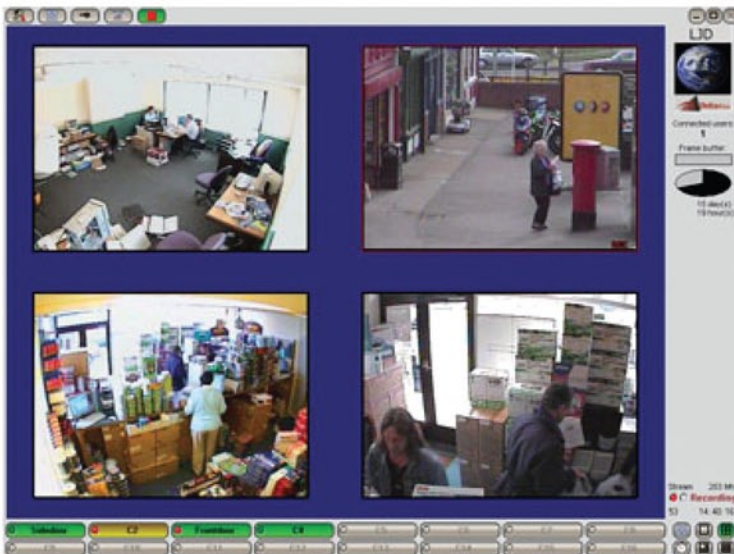

## INTER-CONTROL

Specification	
Hard Drive	
4 Channel	500Gb
8 Channel	500Gb, 1 Terra
16 Channel	500Gb, 1 Terra, 2 Terra
Networkable	Built In
Control Devices	Keyboard and Mouse
Removable Media Devices	Built-In CD Burner
Operating System	Microsoft® Windows® Embedded Pre-Installed
Physical	
Cube	280mm x 250mm x 353mm (WHD)
19" Rack Case	430mm x 180mm x 580mm (WHD)

### System in Action

#### Displaying Four Cameras

Each leviathan system runs the same software. Above is the simplest display. The border around the image is caused because the VGA is HIGH Resolution.